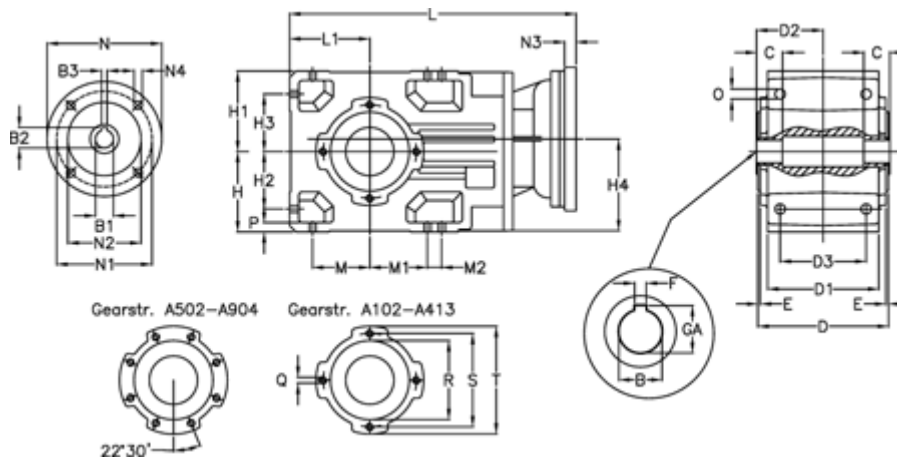

Article number: 296003524813220

Description: Bevel helical gearbox
A353UH40-248,1-P63B5

Measures

B = 40	D3 = 135	H3 = 73.0	N1 = 115	S = 130
B1 = 11	Description = A353 UH40-xx P63 B5	H4 = 114.0	N2 = 95	T = 150
B2 = 12.8	E = 3.5	L = 417.0	N3 = 4	
B3 = 4	F = 12	L1 = 100	N4 = M8x19	
C = 70	GA = 43.3	M = 73.0	O = 12.0	
D = 173	H = 100	M1 = 73.0	P = 11	
D1 = 166	H1 = 100	M2 = 11	Q = M10x17	
D2 = 88.5	H2 = 73.0	N = 140	R = 110	